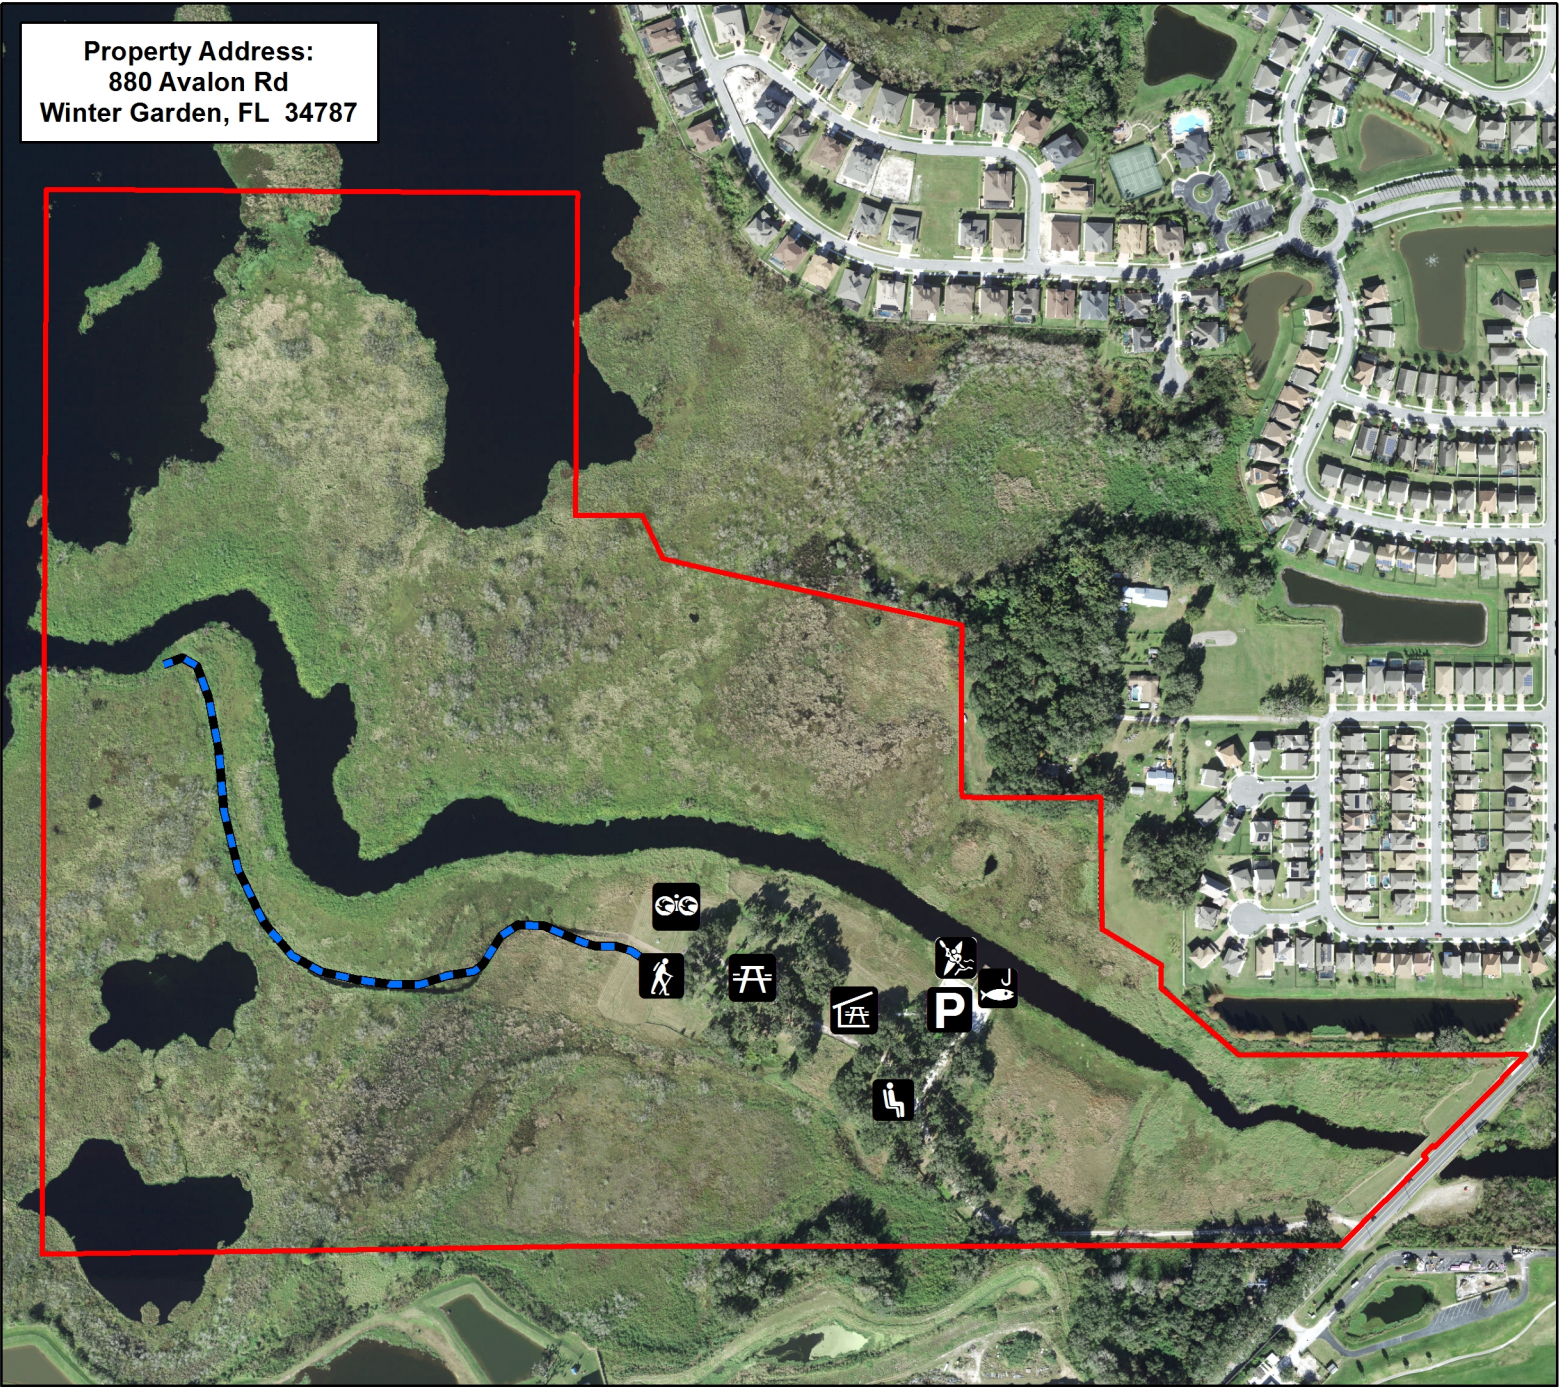

Property Address:  
880 Avalon Rd  
Winter Garden, FL 34787

### Trails

 Blue Trail - 0.40 miles (Easy - Seasonally Flooded)

0 0.04 0.08 0.16 0.24 0.32 0.4

Miles

### Legend

-  Picnic Area x5
-  Parking
-  Bench x2
-  Trailhead
-  Kayak/Canoe Launch
-  Fishing Pier
-  Pavilion with Picnic Tables
-  Bird Blind
-  John's Lake Conservation Area - 138 Acres

John's Lake  
Conservation Area  
**Trail Map**