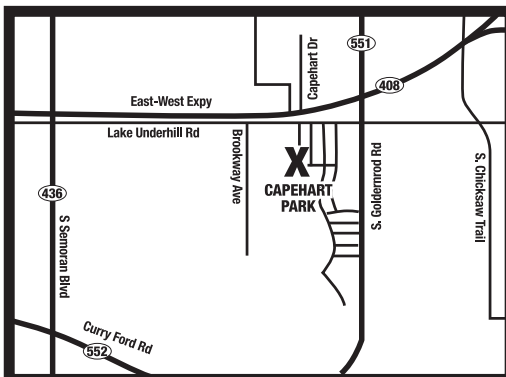

SATURDAY

9:30 a.m. - 10:30 a.m. (4-12 yrs)

10:30 a.m. - 12:00 p.m. (Teens & Adults)

誠道塾

ORANGE
COUNTY
PARKS &
RECREATION

First Class Free

$50 per year registration fee

$10 a class/1 class a week;

$8 a class/2 classes a week;

$6 a class/3 or more classes a week

*Special needs families please
talk with Sei Shihan Gil*