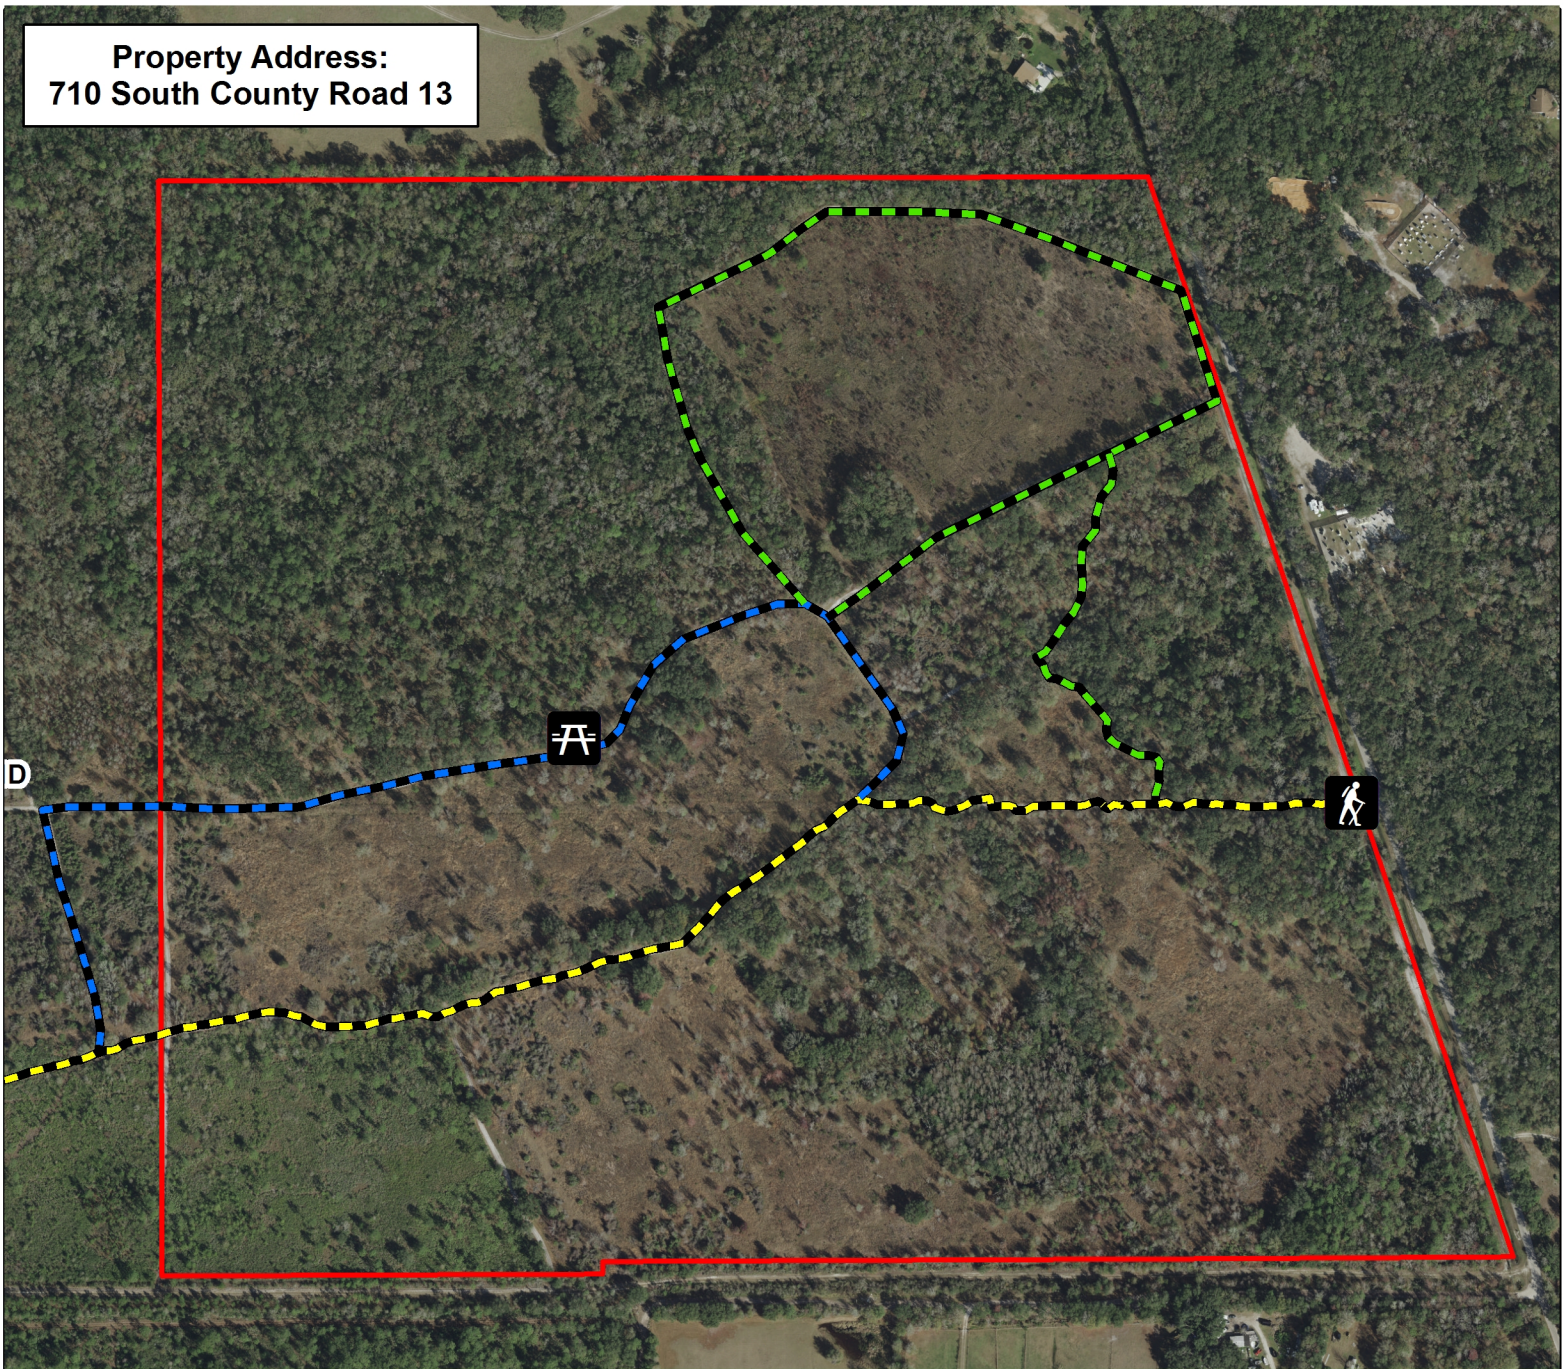

Property Address:  
710 South County Road 13

### Trails

-  Blue Trail - 0.60 miles (Easy)
-  Yellow Trail - 0.68 miles (Easy)
-  Green Trail - 0.85 miles (Moderate)

### Legend

Trailhead

Picnic Table

Acres - 164

Long Branch  
Trail Map